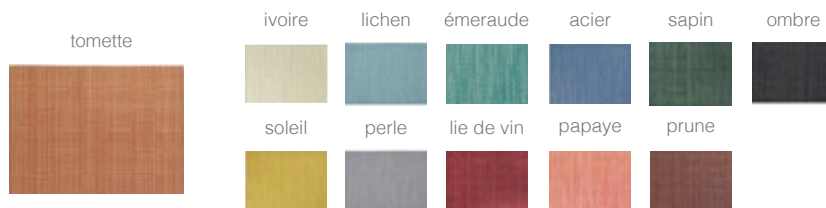

# GAMME SETS DE TABLE

**PANAMA**  
75% PVC  
25% polyester

**MANOKA**  
75% PVC  
25% polyester

**TREZA**  
75% PVC  
25% polyester

**CANNA**  
75% PVC  
25% polyester

**LINA**  
75% PVC  
25% polyester

**CHAMBRAY**  
75% PVC  
25% polyester