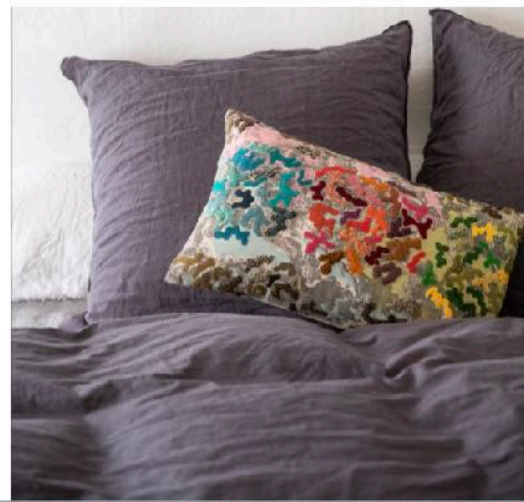

AH/19 LINGE DE LIT EN LIN

ZEFF LIT

Des ambiances multiples grâce au charme du lin.

Nouveau coloris Tonnerre.

- Disponible en 9 coloris

100% lin Stonewashed

Tous les produits en lin Vivaraise sont certifiés European Flax, visa qualitatif du lin.

Il garantit une agriculture de proximité respectueuse de l'environnement : zéro irrigation, zéro OGM, zéro déchet.

Multiple atmospheres thanks to the charm of linen.

New Tonnerre color.

- Available in 9 colors

100% linen Stonewashed

All Vivaraise linen products have European Flax certification, for a promise of quality linen.

It is guaranteed to be from eco-friendly local farming methods : zero irrigation, GMO-zero, zero waste.