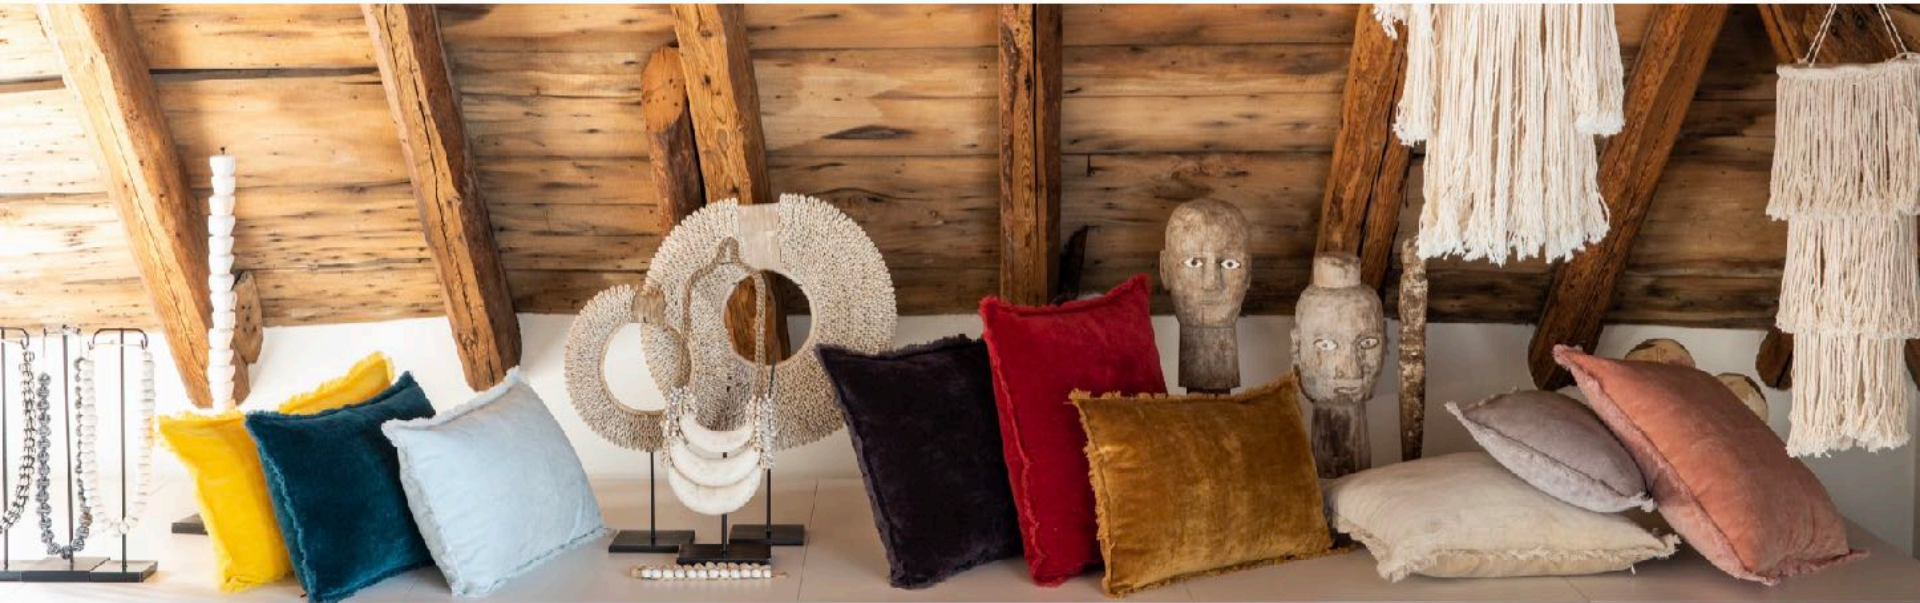

FW/19 DECORATION

AH/19 DECORATION

FW/19 DECORATION

AH/19 DECORATION

FARA

New fringed Fara range.
Fringes on 4 sides.

100% Cotton. 100% Polyester padding

- Available in 10 colours
- Cushions: 45x45 / 30x50 / 40x60 cm
- Throw: 135x200 / Bed cover
240x260 - 260x260 cm
- Eiderdown 85x200 cm