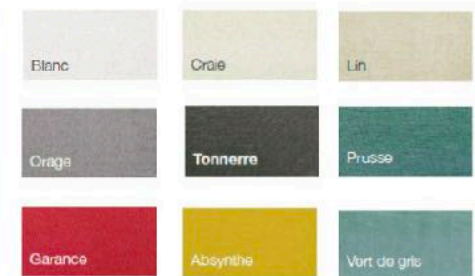

AH/19 LINGE DE LIT EN LIN

ZEFF LIT

Des ambiances multiples grâce au charme du lin.

Nouveau coloris Tonnerre.

- Disponible en 9 coloris

100% lin Stonewashed

Tous les produits en lin Vivaraise sont certifiés European Flax, visa qualitatif du lin.

Il garantit une agriculture de proximité respectueuse de l'environnement : zéro irrigation, zéro OGM, zéro déchet.

Multiple atmospheres thanks to the charm of linen.

New Tonnerre color.

- Available in 9 colors

100% linen Stonewashed

All Vivaraise linen products have European Flax certification, for a promise of quality linen.

It is guaranteed to be from eco-friendly local farming methods : zero irrigation, GMO-zero, zero waste.