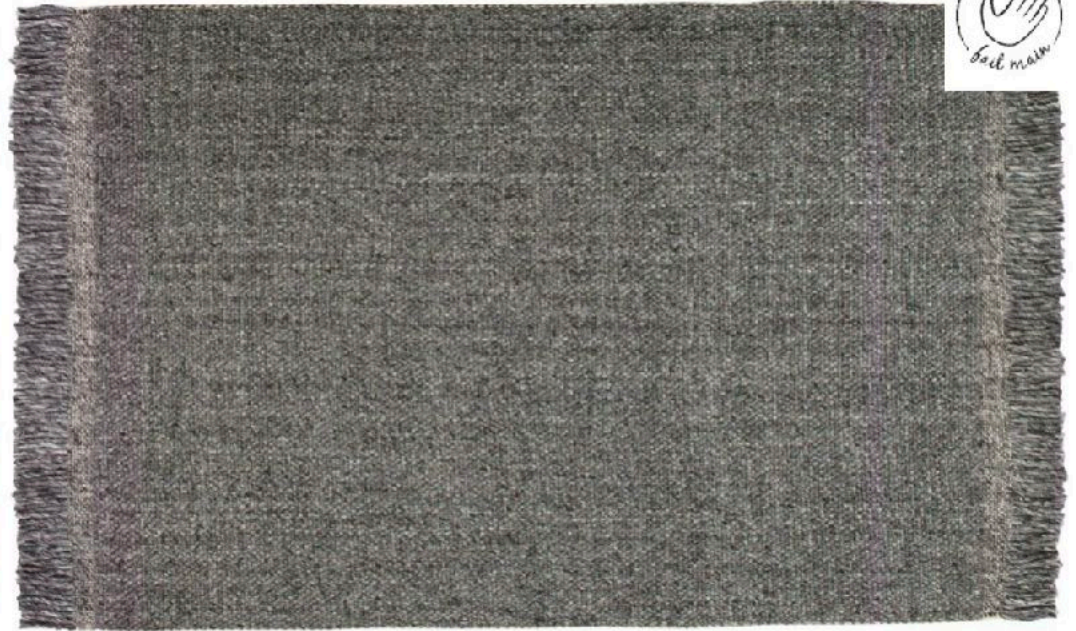

New Ecume color

- Available in 24 colors
100% cotton.

The high cotton quality and its arabesque pattern in jacquard weave make it an emblematic product for the brand.

Ecume

FW/19
RUGS

AH/19
TAPIS

SS/19
RUG

PE/19
TAPIS