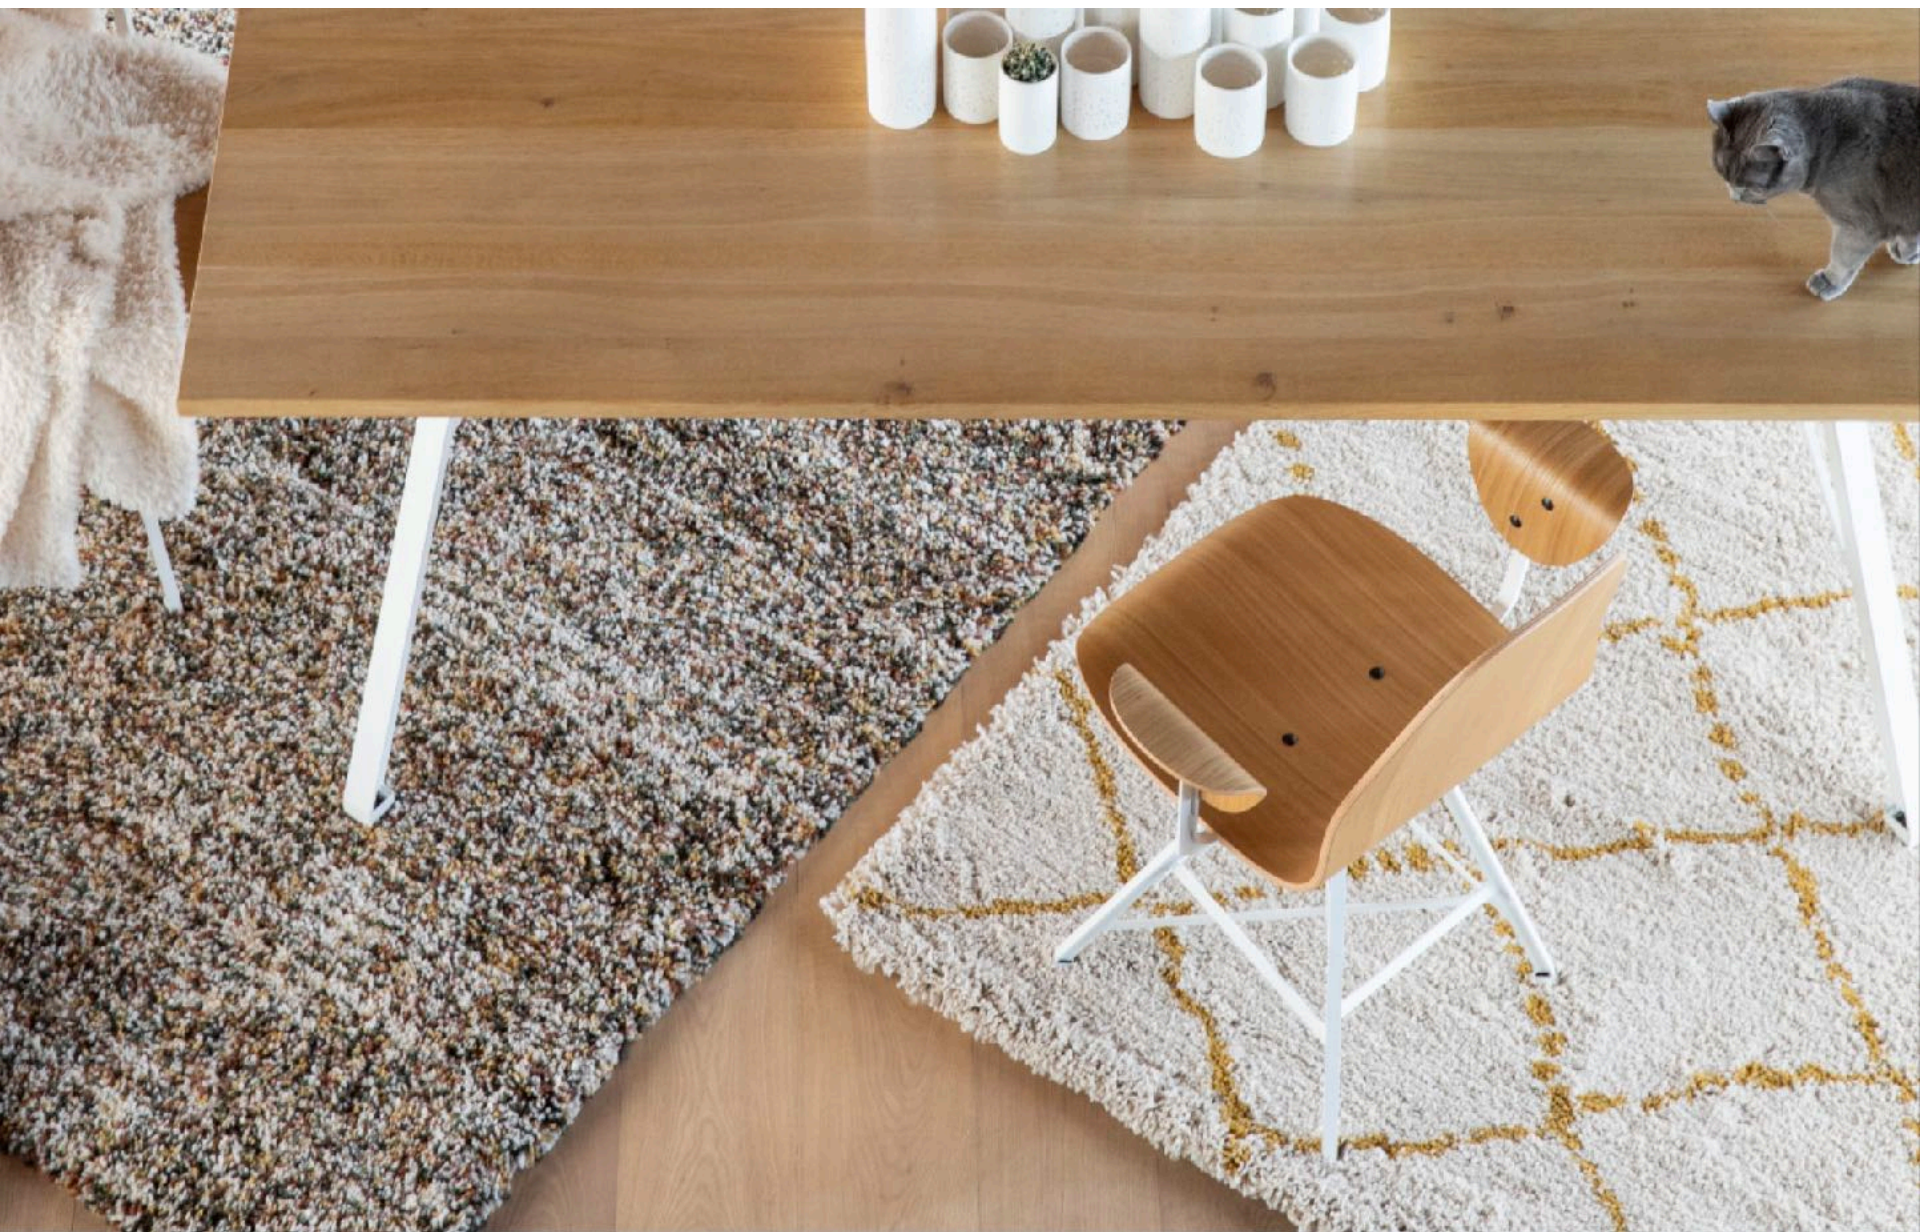

New Ecume color

- Available in 24 colors
100% cotton.

The high cotton quality and its arabesque pattern in jacquard weave make it an emblematic product for the brand.

Ecume

FW/19
RUGS

AH/19
TAPIS

SS/19
RUG

PE/19
TAPIS