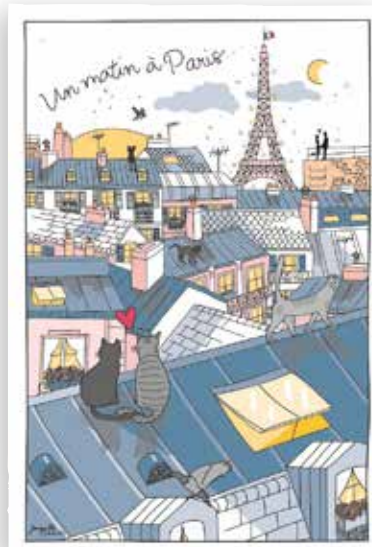

Toits de Paris - 5246 010 000