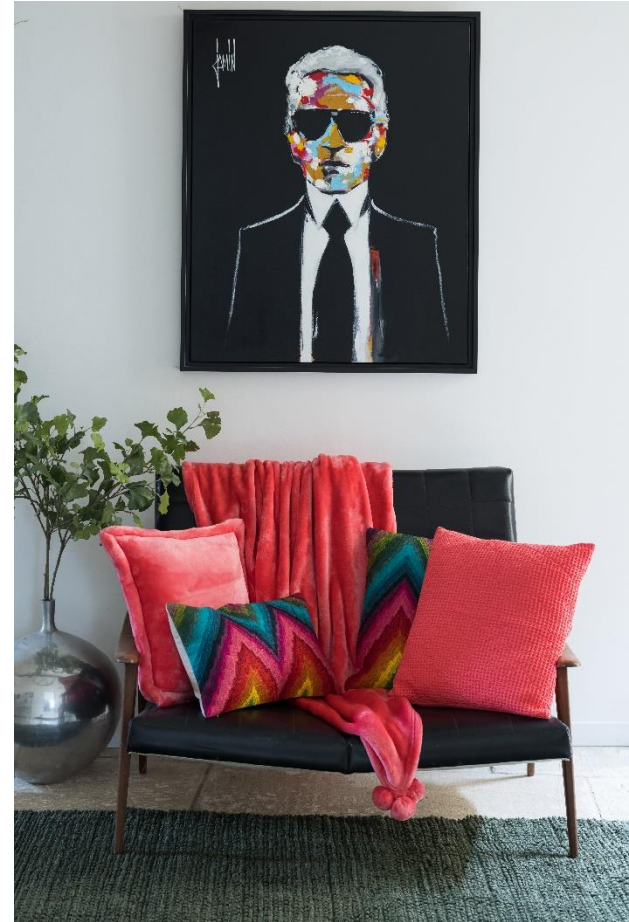

Tender – Gastounet velours – Elise - Maia

ELISE

Nouveau coloris mimosa
Gamme courte
1 new color mimosa
Short range

GASTOUNET VELOURS

Nouveau coloris tomette
1 new color tomette

TENDER

Nouveaux coloris mimosa et malabar
2 new colors mimosa and malabar

Mimosa

Malabar

TENDER pompons

Nouveau coloris malabar
1 new color malabar

MAIA

1 nouvelle couleur malabar - Gamme courte
1 new color malabar - short range